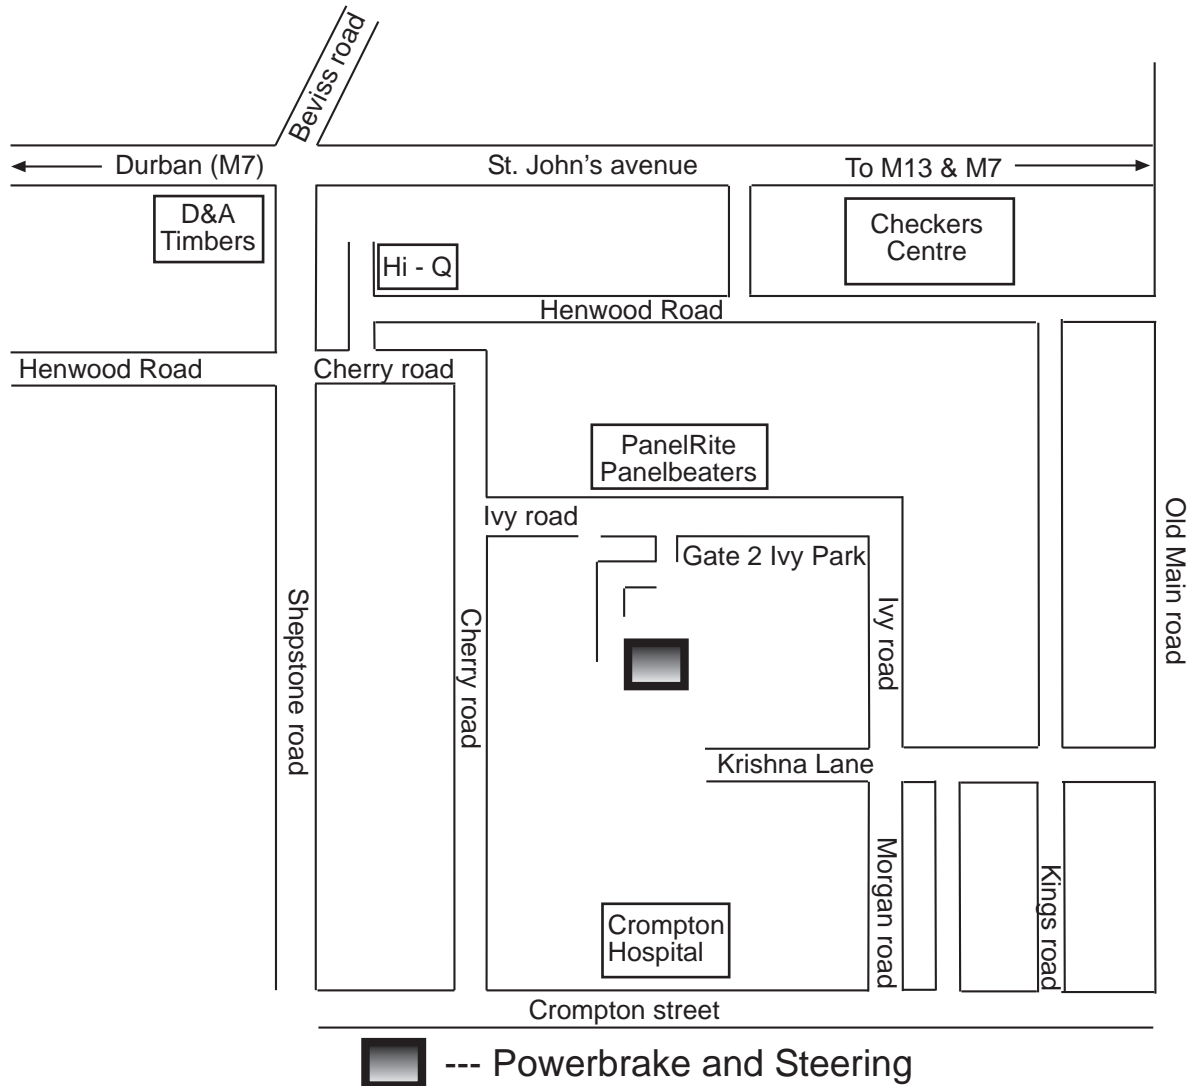

Directions to Powerbrake and Steering

Unit 24c, Gate 2 Ivy Park, Ivy Road, Pinetown

031 - 7025511 / 0738522267

GPS co-ordinates Lat S 29' 48.733 Lon E 030' 51.988

Directions from St. John's Ave.

Turn into Shepstone Road then left at the next set of traffic lights into Cherry Road. Go along Cherry Road and turn left into Ivy Road. Continue up Ivy Road for about 150m - 200m and turn right into Gate 2 Ivy Park which is opposite PanelRite Panelbeaters. Upon entering the gate, turn right immediately, go down the hill, round the corner and find Unit 24c.

Directions from Old Main Road / Richmond Road

Drive along Richmond Road towards Pinetown central until it becomes Old Main Road. Turn left into Crompton Street - MacDonalds will be on the corner to your right. Continue down Crompton Street towards the Crompton hospital. At the bottom of the dip, turn right into Morgan Road. Continue along Morgan Road to the stop street. Go over the stop street where the road becomes Ivy Road. Continue around the corner then turn left into Gate 2 Ivy Park which is opposite PanelRite Panelbeaters. Upon entering the gate, turn right immediately, go down the hill, round the corner and find Unit 24c.